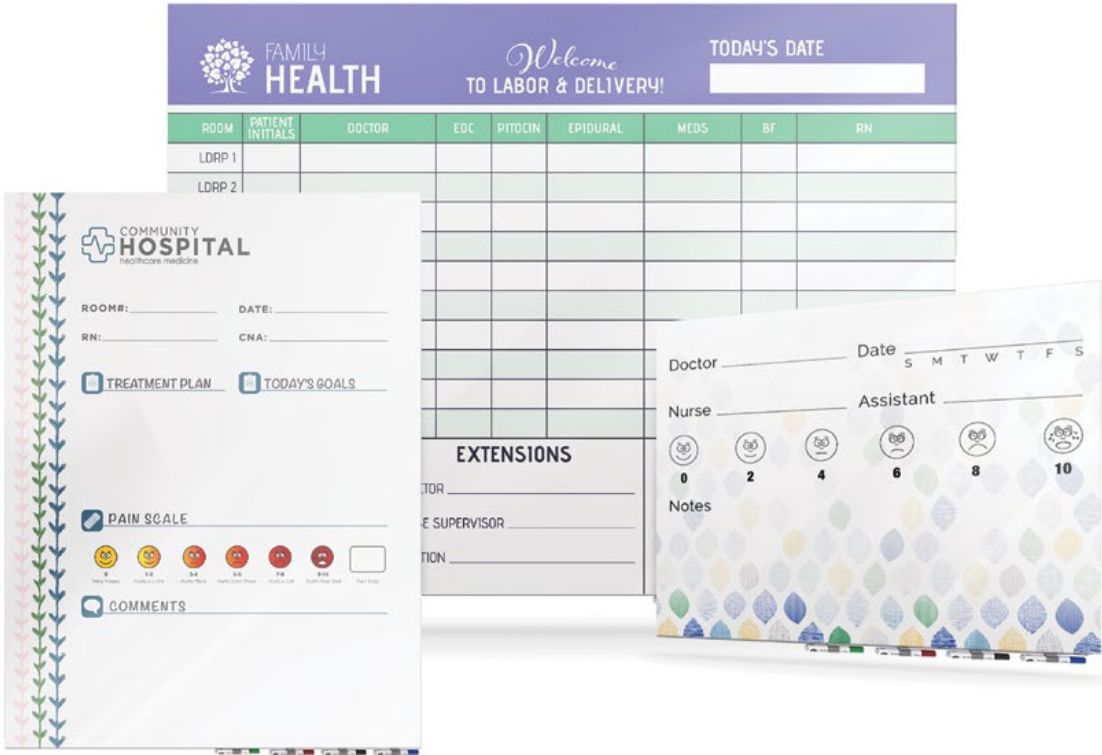

Aria

low profile glassboards

.....
Clean, frameless, unobstructed writing surface

long lasting

our surface has a limited lifetime warranty

easy clean

wipes clean every time, no ghosting or fading

homegrown

products made right here in the USA

description

Aria Glassboards provide an elegant writing surface that allows you to effectively communicate important patient information, while utilizing empty wall space. Made with 1/4" thick tempered safety glass, Aria sits only 1/2" off the wall and is held in place by VividBoard's secure, 2 cleat mounting system. With hidden hanging hardware and a frameless, smooth writing surface, the board will not ghost or leave behind sensitive patient information.

product details

- **Standard Size:** 18" x 24" | 2'x3' | 3'x4' | 4'x4' | 4'x5' | 4'x6' | 4'x8'
- **Finish:** 1/4" tempered glass writing surface. Available in both magnetic and non-magnetic surfaces.
- **Design:** Square corners with magnetic or non-magnetic surface.
- **Mounting:** Two support bars on back of board, lower support bar functions as integrated underneath marker storage, floats just 1/2" from the wall.

Square Corner

Marker Storage

every vividboard features

- **Aria** glass writing surface withstands high use, eliminates ghosting, and cleans easily to ensure sensitive patient information isn't left behind and is guaranteed for life.
- **VividDesign™** consultants who work with your internal or external resources to help you create the most effective design possible to get **EXACTLY** what you want.
- **VividGraphics™** high impact imaging process for the sharpest graphics in the industry. Allows for writing across the full surface of the board.