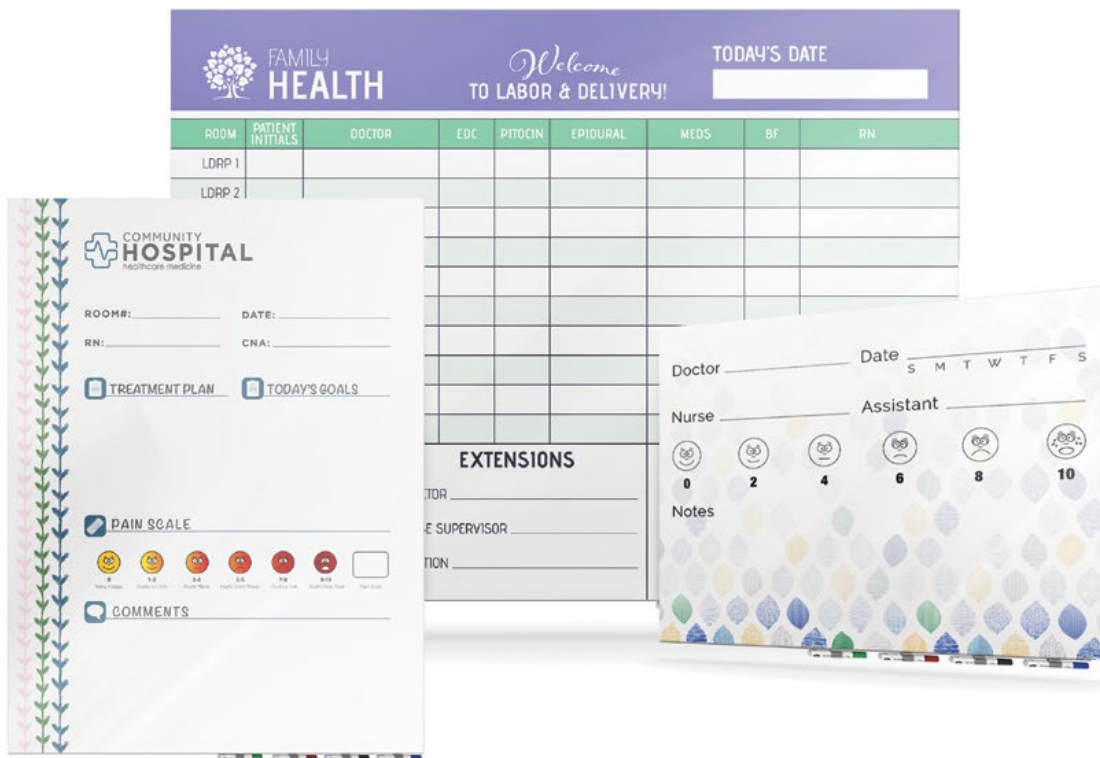

Aria

low profile glassboards

Clean, frameless, unobstructed writing surface

Configurable

All products are produced to your exact specifications with your branding.

Easy Clean

Wipes clean every time, no ghosting or staining.

Long Lasting

Our surface has a limited lifetime warranty.

Aria Low Profile Glassboards

Aria Glassboards provide an elegant writing surface that allows you to effectively communicate important patient information, while utilizing empty wall space. Made with ¼" thick tempered safety glass, Aria sits only ½" off the wall and is held in place by VividBoard's secure, two-cleat mounting system. With hidden hanging hardware and a frameless, smooth writing surface, the board will not ghost or leave behind sensitive patient information.

Details

- **Size:** 18" x 24" | 2' x 3' | 3' x 4' | 4' x 4' | 4' x 5' | 4' x 6' | 4' x 8' | 4' x 10', horizontal or vertical.
- **Finish:** ¼" tempered safety glass writing surface. Available in both magnetic and non-magnetic surfaces.
- **Design:** No visible hanging hardware, square corners, lower support bar functions as integrated marker storage.
- **Mounting:** Two-cleat hanging system with lower support bar to support the weight, floats just ½" from the wall.

Features

- Clean, frameless design creates an unobstructed writing surface without spots for dust to collect.
- ¼" tempered safety glass can be cleaned with most disinfectants without harming the surface.
- Aluminum cleating and a steel support bar securely holds Aria tight to the wall, maximizing space.
- Customize the graphics on Aria to meet the needs of your facility.